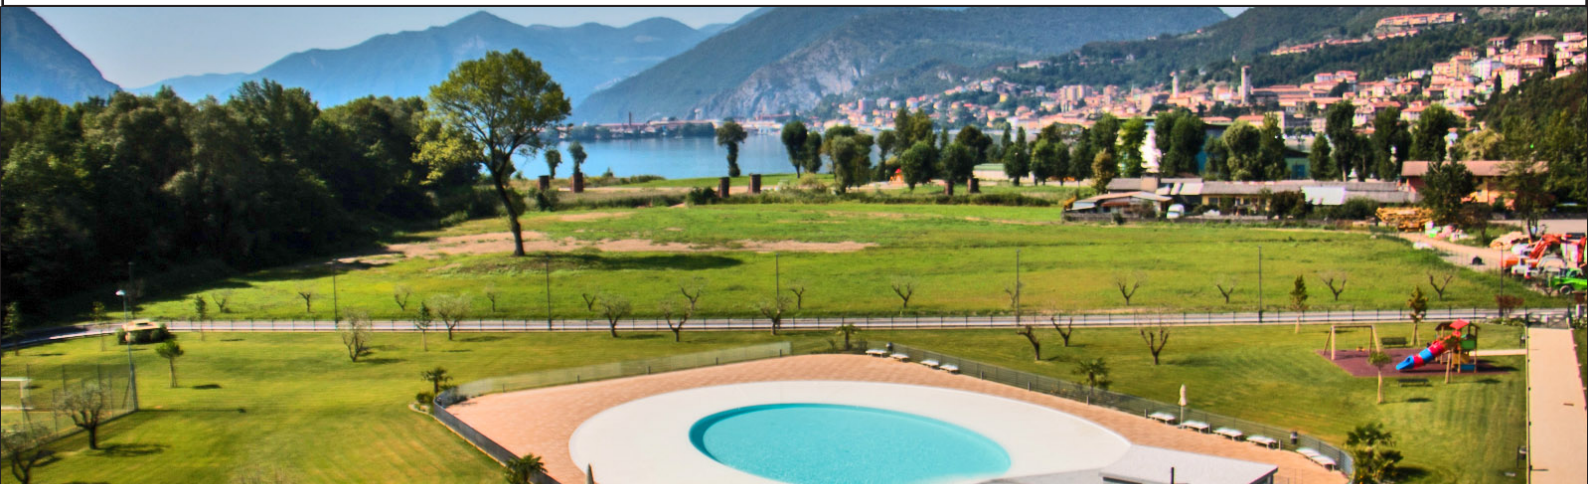

LAKE ISEO

Costa Volpino BG

Apart.47

Residence Bersaglio

Penthouse placed at the last composite Plan
 Kitchen, living room, bedroom, bathroom,
 Lobby, large terrace, swimming pool and
 Hanging garden, lake view. All the
 Apartments feature exclusive finishes,
 Care of details, domotics and security;
 Also available car box, parking space,
 Bike path and private beach all
 Immersed in the green of a fantastic park.
 Located in a strategic location that
 Allows you to reach very little
 Time: Montecampione, Wooden Bridge,
 Passo del Presolana, Boario Terme.

Shared

Swimming

Pool